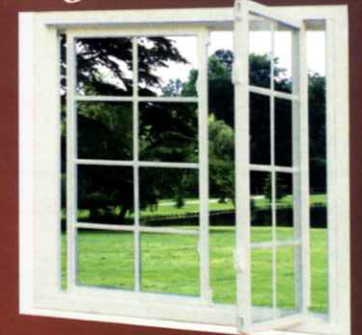

## Garden Windows

- Dual compression seals on the operable trapezoid casements seal out weather.
- 30° roof provides excellent water drainage.
- Your choice of birch (standard) or oak (optional) head, seat and jamb.
- Garden Windows are available with an optional Du Pont Corian Seat Insert.

Fully welded basement hopper

Woodgrain Casement combined with awning

Our casement, awning and hopper styles provide improved security with multi-point hardware.

- Unique hinge design on casement allows you to slip your arm between the sash and frame in the open position for unbelievably easy cleaning of the outside glass.
- Fusion-welded frame and sash for strength, and multi-point locking system for security.
- Dual compression seal for weather protection.
- Heavy duty, color matched hardware.

## Casement Windows

Three-Lite Casement with two operating end vents.

Two-Lite Casement Window.

## Swing & Clean Slider

The Swing & Clean Slider offers all the benefits of a normal slider, along with the convenience of swing-in sashes for easy cleaning of the outside glass. Sash has positive lock feature in swing-in position.